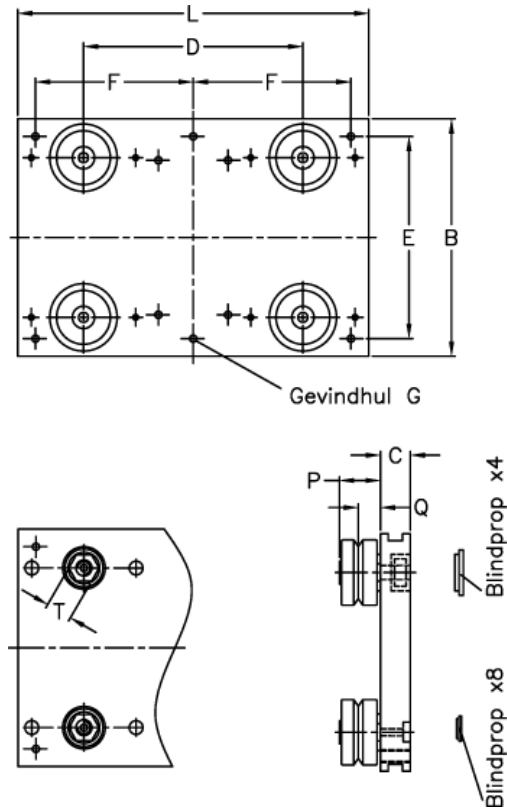

Article number: 057113060280100

Description: Hepco GV3 carriage AU 60 34 L280

## Measures

B	= 135	K	= 22.5
C	= 17.00	L	= 280
d	= 205	P	= 21.3
E	= 115	Q	= 11.50
F	= 260	Threaded hole G = 4 x M8	
For bearing	= 34		
For slide	= M/NM 60		
H	= 132.0		